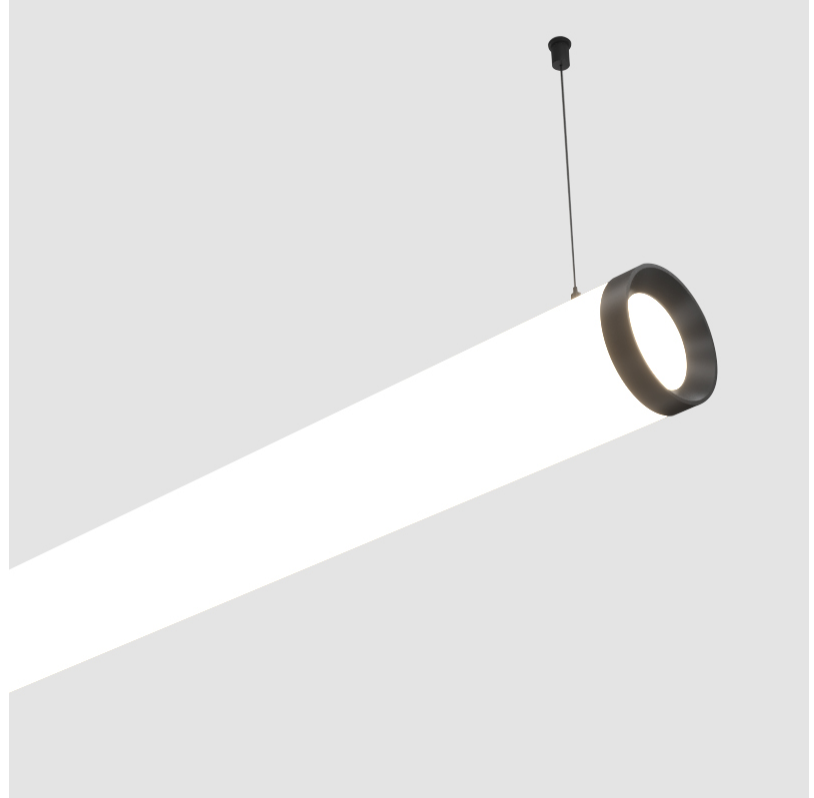

GENERAL

Series: Bunga Plus
Brand: Prolicht
Division: Architectural
Mounting Type: Suspension
Mounting Location: Ceiling
Subcategory: Profile

PHYSICAL

Shape: Cylinder
Length (mm): 2058
Length (in): 81
Width (mm): 115
Width (in): 4 1/2
Height (mm): 115
Height (in): 4 1/2
Max. Overall Height (mm): 2115
Max. Overall Height (in): 83 1/4
Light Distribution: Omnidirectional
Weight (kg): 6.492
Weight (lbs): 14.312
Diffuser: [PMMA - Opal](#)
Fixture Finish: [SSR / BKV / CWI / CRY / HAB / UFT / ITA / RUA / FTG / MYG / LOD / PUS / FRO / FUP / KIA / POP / BLS / SPG / MEY / GOH / GUM / CHC / COM / ABZ / JAG / OBR / MOS / ROR](#)
Fixture Material: Aluminum
Cable Details: [2000mm or 4000mm Transparent Cable](#)
Upon Request: Cable colour - White / Black / Orange / Red

ELECTRICAL

Lamp Type: LED (Zhaga Standard)
Input Wattage (W): 35
Total Output Wattage (W): 28 / 22.8 (3500K)
Dimming: [Non-Dimming / Phase Dimming (120Vac only) / 0-10V Dimming](#)
Driver Included: Yes
Driver Location: Integrated
Driver Type: Constant Current - 120 / 277Vac
Driver Class: Class 2
Input Voltage (V): 120 - 277
Constant Current (MA): 350 / 500 (3500K)

LED

[Color Temperature (°K): 3000 / 3500 / 4000](#)
Max. Delivered Lumen (lm): 3870 / 4008 / 4090
CRI: >80 CRI
Lamp Life (hrs): 50000

OPTICAL

RATINGS AND CERTIFICATIONS

Certified By: Certified for North American Standards
IP rating: IP20